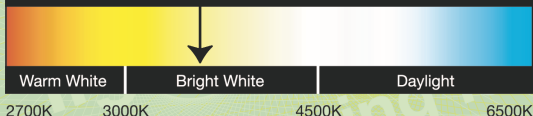

LED

lighting facts[®]

A Program of the U.S. DOE

Light Output (Lumens)	3083
Watts	45.6
Lumens per Watt (Efficacy)	67

Color Accuracy	86
Color Rendering Index (CRI)	

Light Color

Correlated Color Temperature (CCT)

3582 (Bright White)

Warranty**	Yes
------------	-----

All results, except LED Lumen Maintenance, are according to IESNA LM-79-2008: *Approved Method for the Electrical and Photometric Testing of Solid-State Lighting*. The U.S. Department of Energy (DOE) verifies product test data and results.