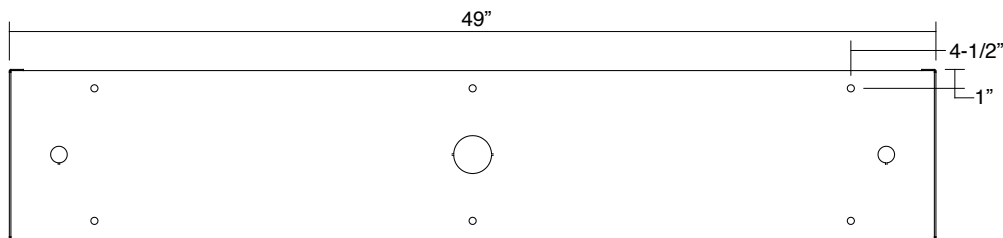

**Mounting:** Surface.

**Labels:** UL / cUL listed. Damp location is optional.

(2 or 4-light cross-section)

Length	Wattage
25"	14T5, 24T5HO, 17T8
37"	21T5, 39T5HO, 25T8
49"	28T5, 54T5HO, 32T8

**Ordering Information**

Photometric Curve

Cat.# WAVR-232T8...  
Initial lamp lumens - 6100 (2 lamps)

Plan view of KOs on back of housing

Specifications and dimensions are subject to change without notification.