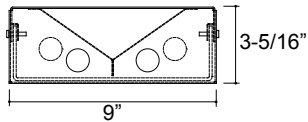

**Mounting:** Surface.

**Labels:** UL / cUL listed. Damp location is optional.

(2 or 4-light cross-section)

Length	Wattage
25"	14T5, 24T5HO, 17T8
37"	21T5, 39T5HO, 25T8
49"	28T5, 54T5HO, 32T8

**Ordering Information**