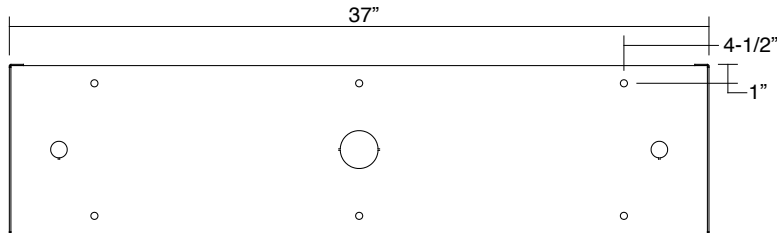

**Mounting:** Surface.

**Labels:** UL / cUL listed. Damp location is optional.

(2 or 4-light cross-section)

Length	Wattage
25"	14T5, 24T5HO, 17T8
37"	21T5, 39T5HO, 25T8
49"	28T5, 54T5HO, 32T8

**Ordering Information**

Photometric Curve

Cat.# WAVR-232T8...  
Initial lamp lumens - 6100 (2 lamps)

Plan view of KOs on back of housing

Specifications and dimensions are subject to change without notification.