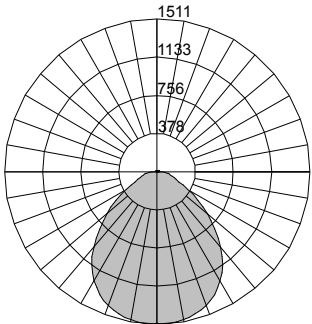

**Mounting:** Surface.

**Labels:** UL / cUL listed. Damp location is optional.

(2 or 4-light cross-section)

Length	Wattage
25"	14T5, 24T5HO, 17T8
37"	21T5, 39T5HO, 25T8
49"	28T5, 54T5HO, 32T8

**Ordering Information**

Photometric Curve

Cat.# WAVR-232T8...  
Initial lamp lumens - 6100 (2 lamps)

Plan view of KOs on back of housing

Specifications and dimensions are subject to change without notification.