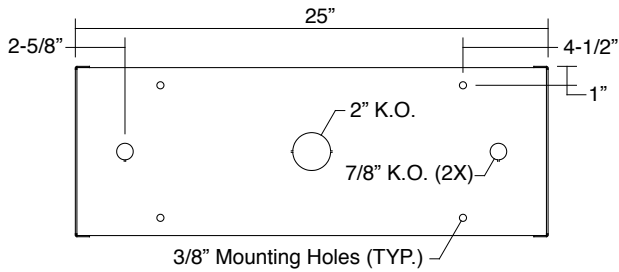

Plan view of KOs on back of housing

Specifications and dimensions are subject to change without notification.